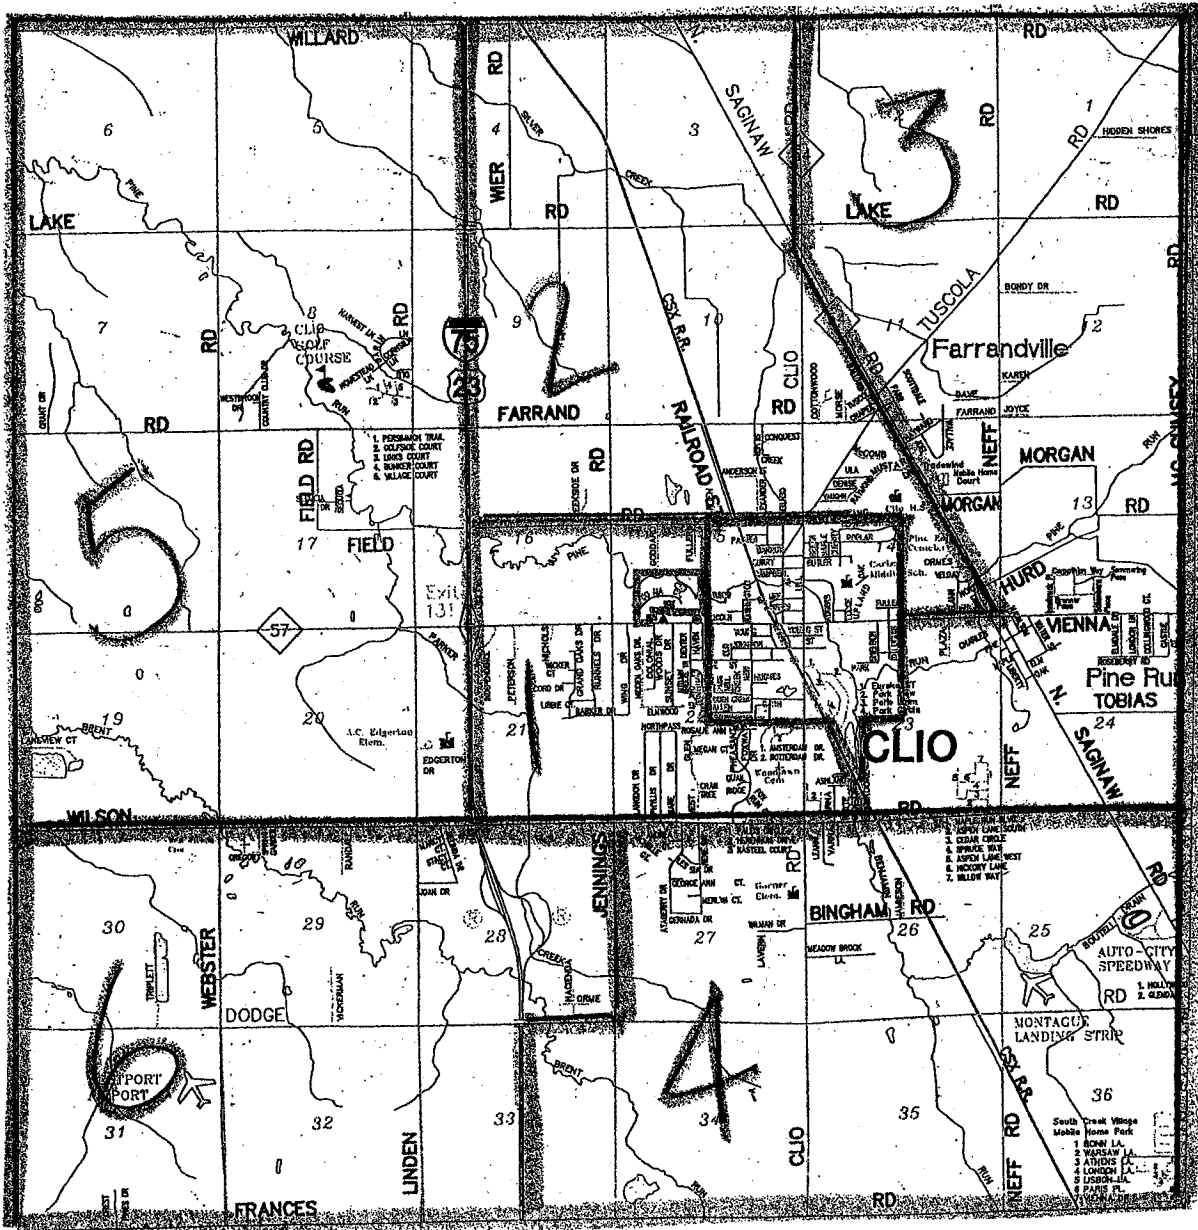

The Presidential Primary will be held on
Tuesday, February 28, 2012

This will be a "closed" Primary, which means:

Voters will have to select their ballot style
(either a Democrat or Republican ballot) for this election.

The Polls will be open from 7 a.m. until 8 p.m.

Precincts 1, 2, 3, and 4 will vote at Carter Middle School, 300Rodgers Lodge Drive
Precincts 5 & 6 will vote at the Fire Station, 3291 W. Vienna Rd.